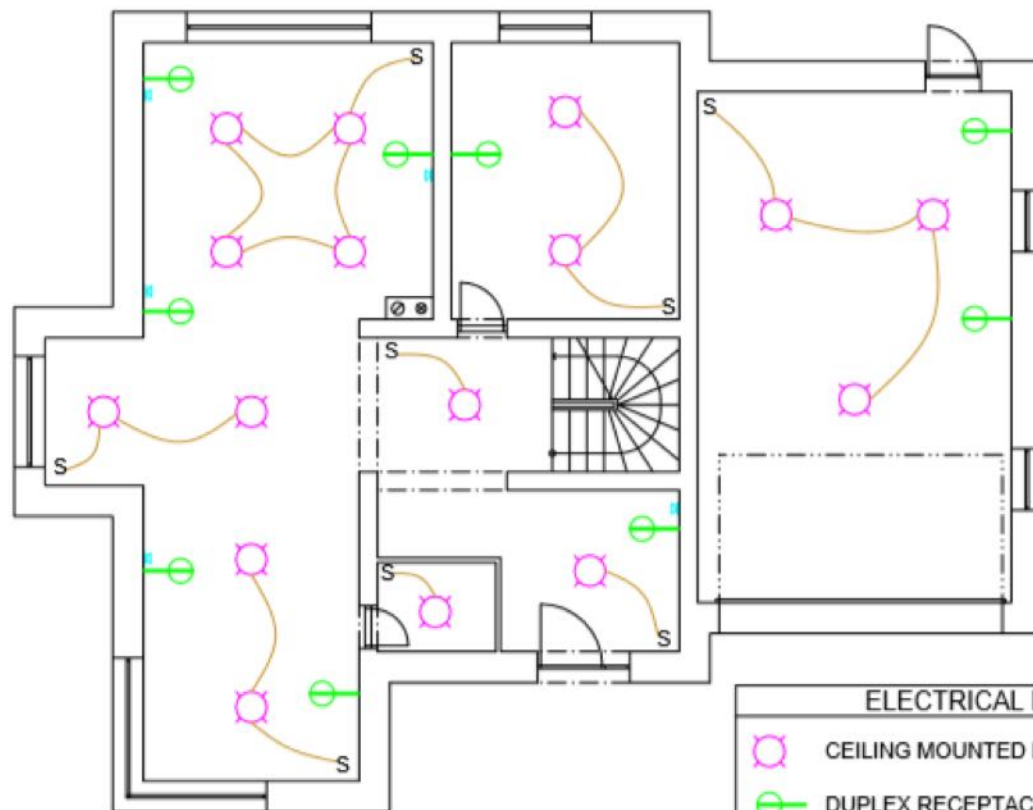

## ✘ Raspberry PI- Domoticz

- ✓ On
- Off
- Group On
- Group Off
- Open
- Closed
- Panic
- Panic End
- Normal
- Alarm
- Motion
- No Motion
- Chime
- Stop
- Stopped

**ELECTRICAL PLAN**

-  CEILING MOUNTED LIGHT
-  DUPLEX RECEPTACLE OUTLET
-  TELEPHONE OUTLET
- S** SWITCH